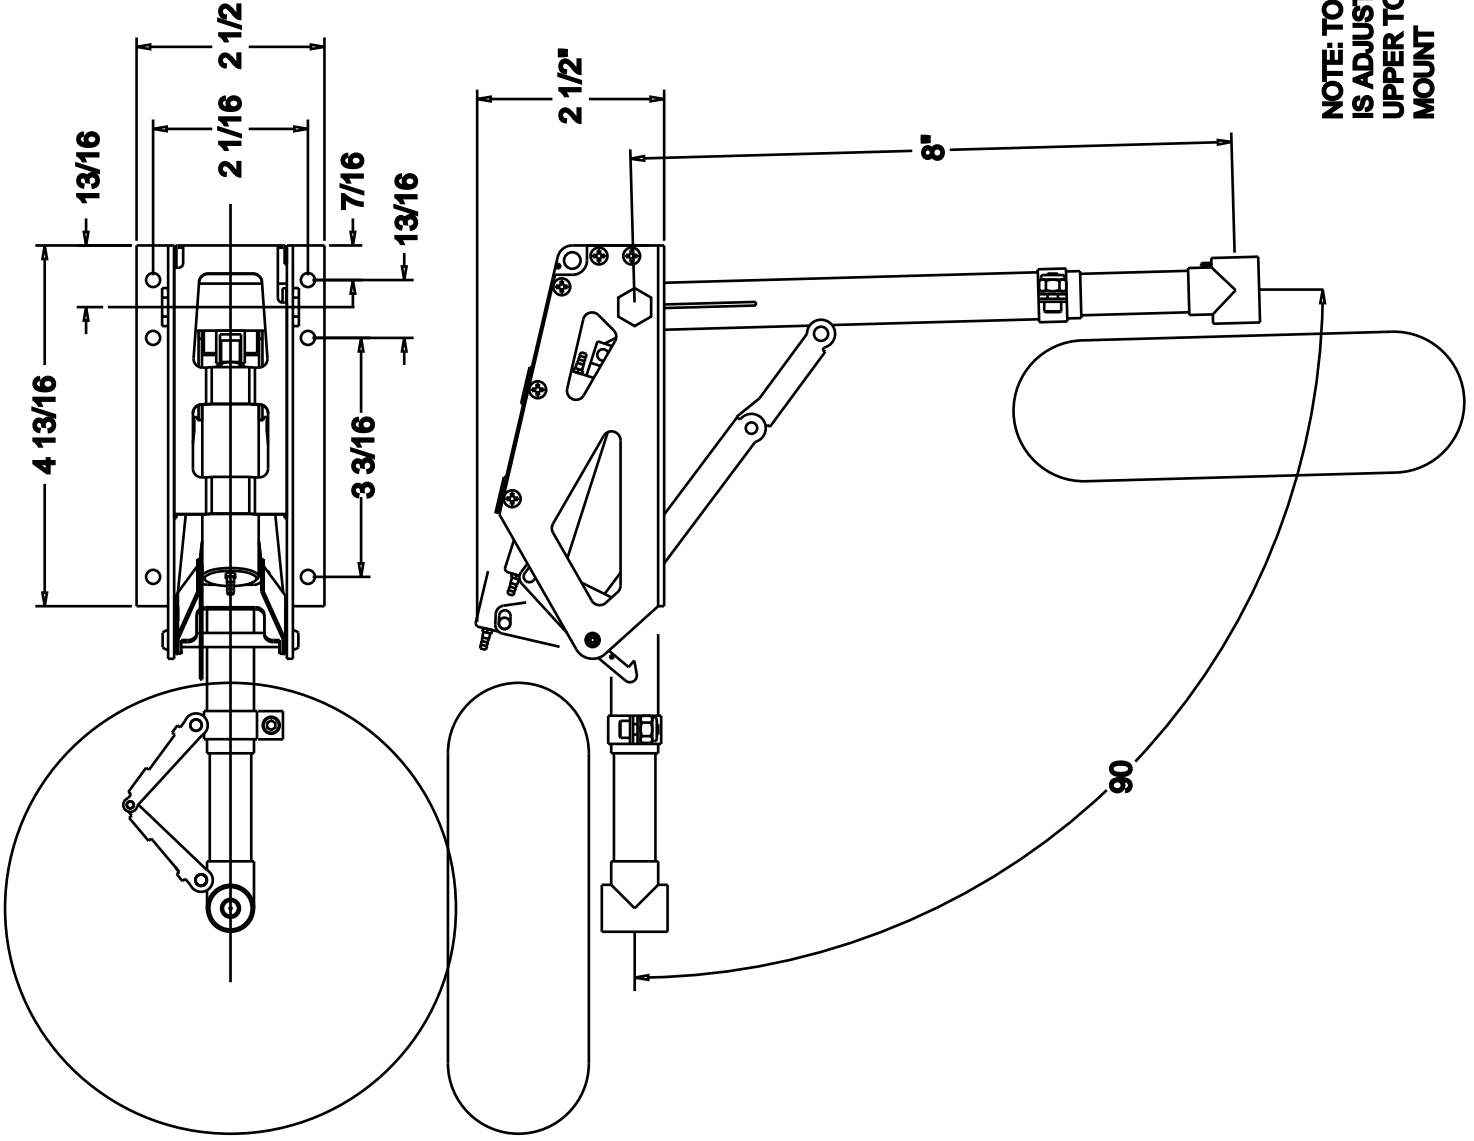

## 90° NON ROTATING RETRACT

LEFT HAND GEAR SHOWN  
6" WHEEL SHOWN ALL VIEWS

NOTE: TOE IN OR OUT  
IS ADJUSTABLE BY THE  
UPPER TORQUE LINK  
MOUNT

THIS DRAWING ITS CONTENTS AND INFORMATION, ARE CONFIDENTIAL, AND THE PROPERTY OF ROBAR MFG. INC. IT MAY NOT BE USED, COPIED, AND / OR TRANSMITTED TO ANY PERSON, FIRM, OR CORPORATION WITHOUT THE PRIOR WRITTEN APPROVAL OF ROBAR MFG. INC.